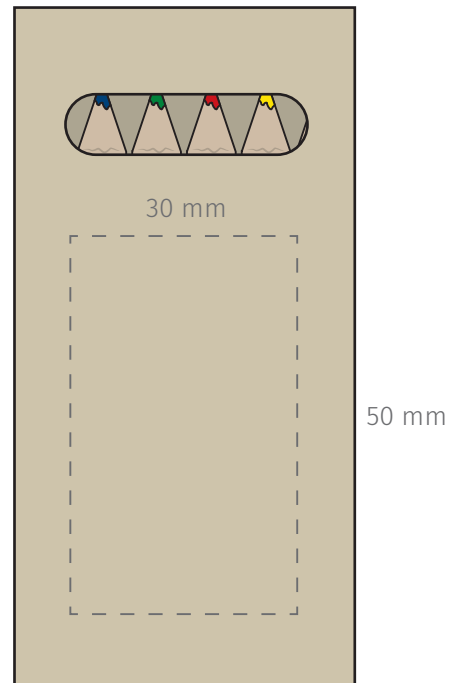

**TEMPLATE:**

■ ELEMENTARY 6 PC COLOURED PENCIL SET

Item shown at 100% actual size when viewed on A4 paper

BRANDING - Pad

Max branding area 30 x 50mm